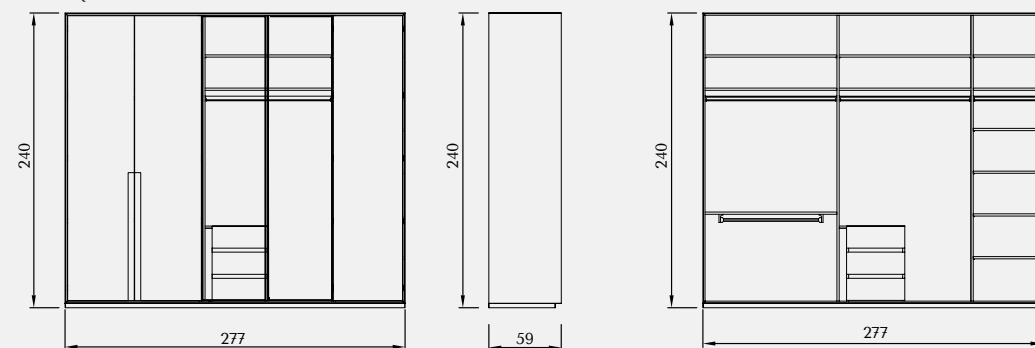

WARDROBE
AQUA