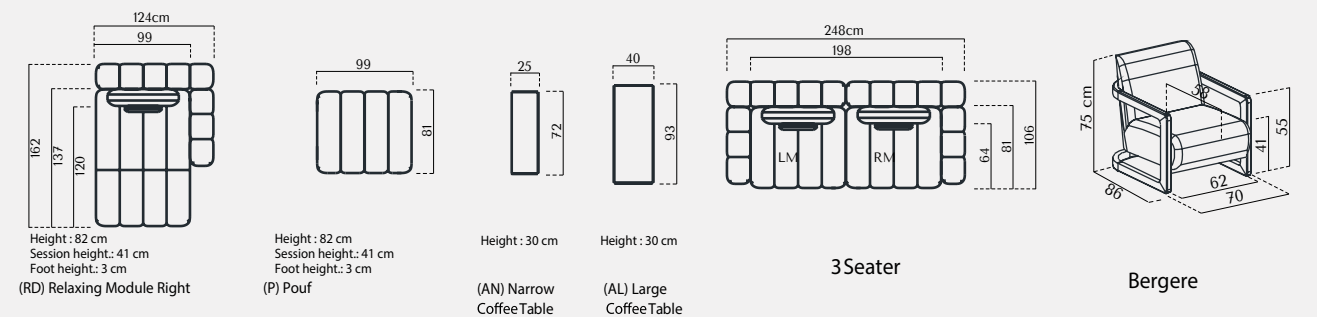

BOOKSHELF
AQUA

CORNER 372 X 162
AQUA

bergere

Aqua

Technical Dimensions

Eva

Creating a unique look in your bedroom, Eva Bedroom presents itself with a design that is both modern and natural.

BED WITH BASE
EVA