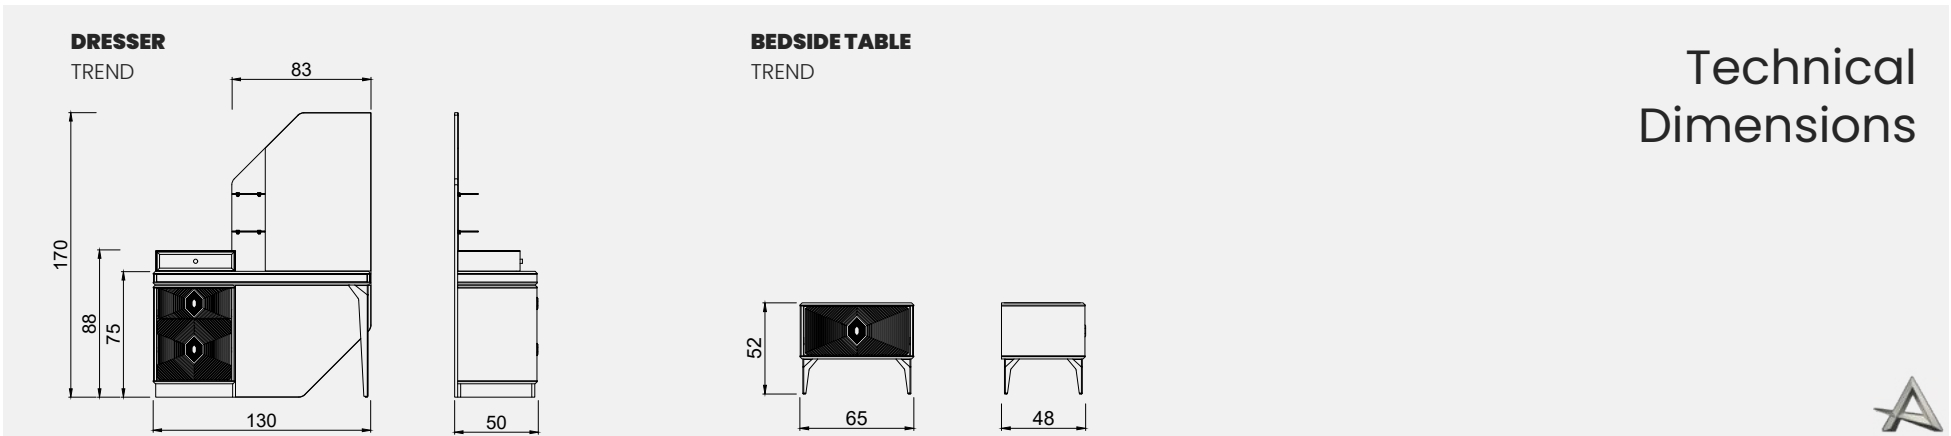

WARDROBE
TREND

Trend

Combining robustness and functionality, the design takes its place as the masterpiece of the new century.

BED WITH BASE
TREND

Technical
Dimensions

Trend

Design with careful consideration of every detail, Trend carries the balance in design to dining rooms with the proportion of its parts.