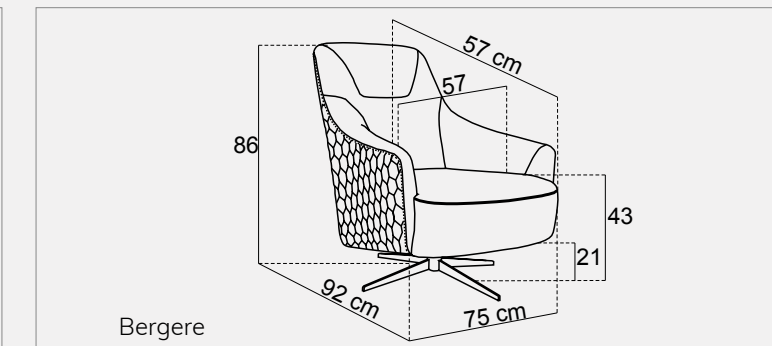

Trend LUX

Trend has a fascinating design with elegant metal leg details accompanying the coffee fabric texture.

bergere

Trend LUX

Technical Dimensions

Toprak

A design journey that carries wise, rational and artistic concepts in itself.