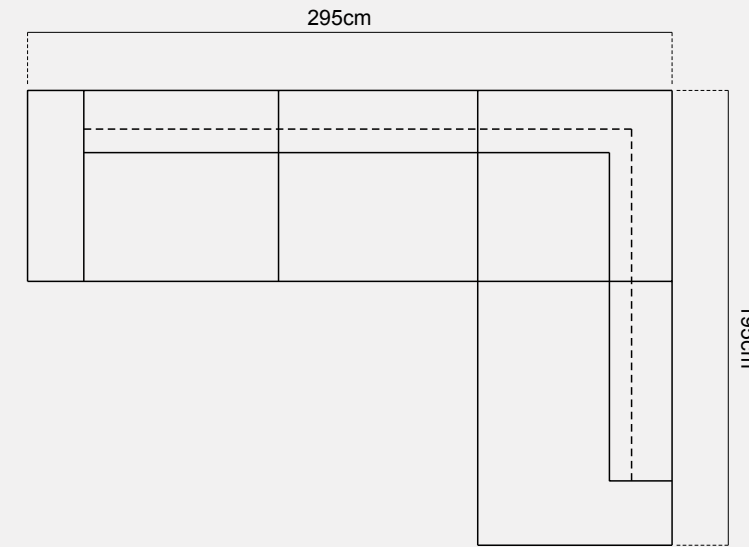

POUFY *corner*