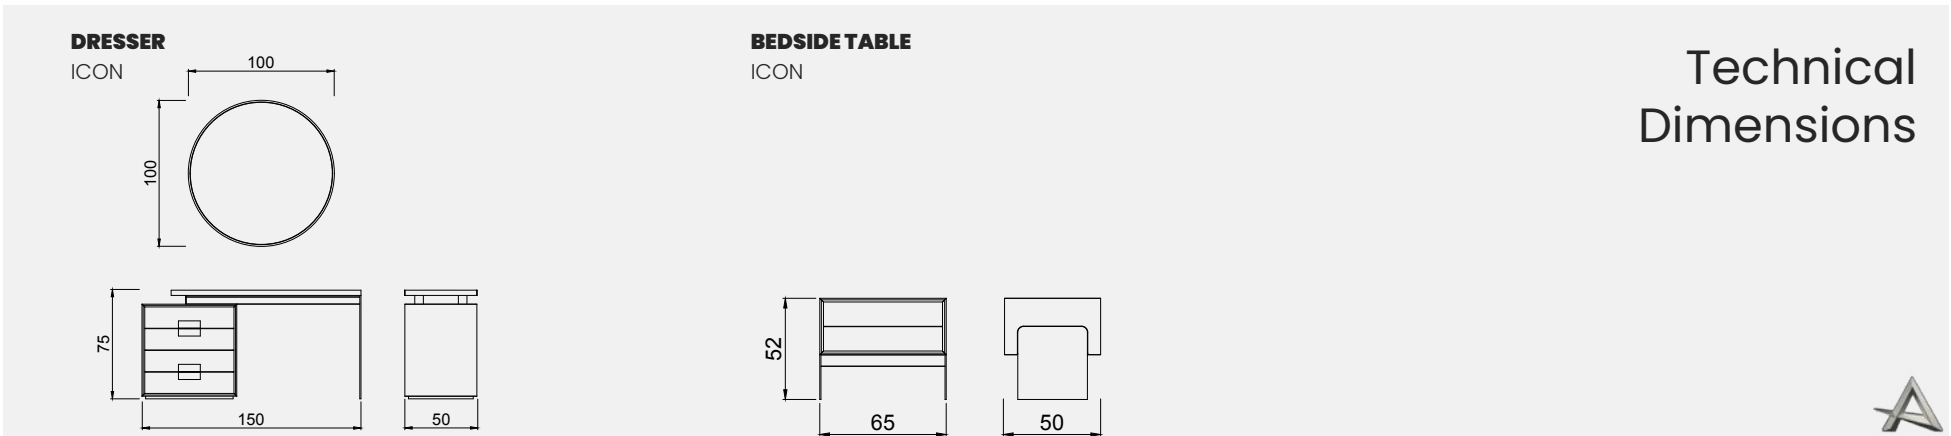

Technical
Dimensions