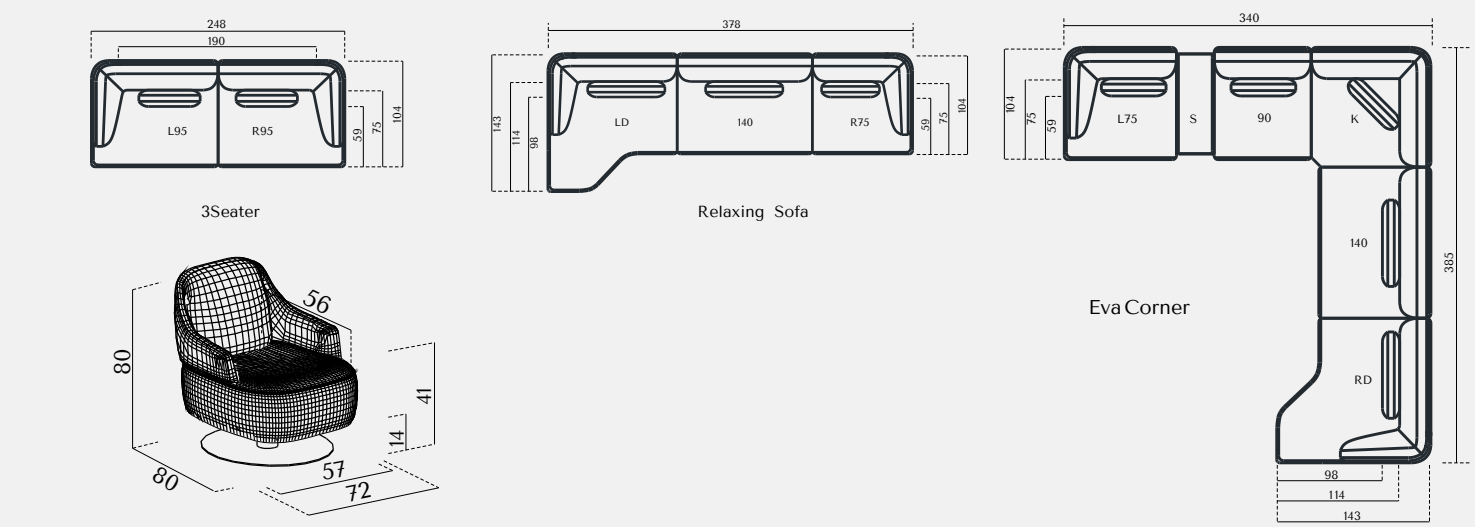

Eva *bergere*