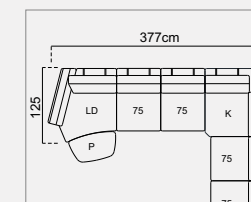

(A) Inter Coffe Table

Atlantis 1