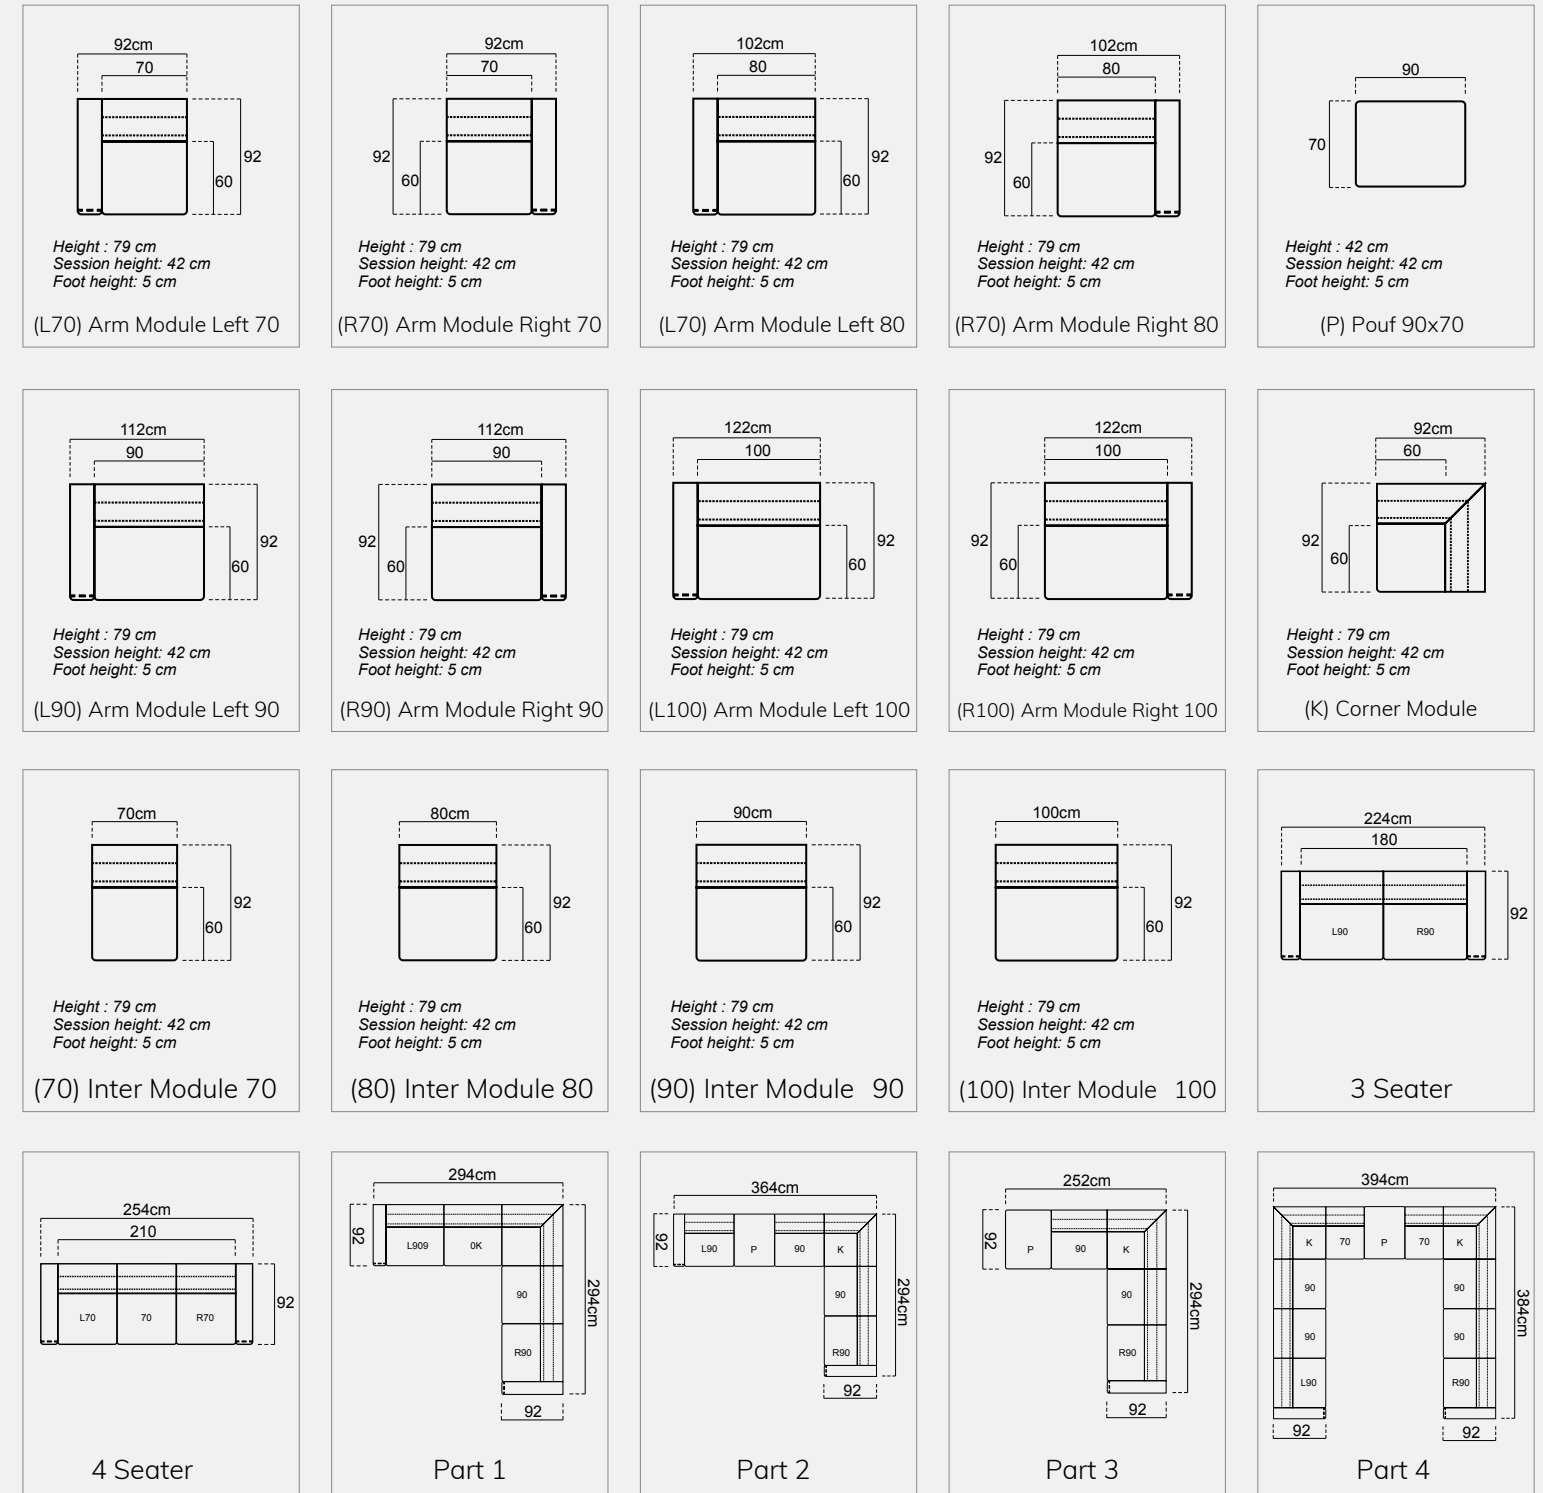

BED WITH BASE
LINE

DRESSER
LINE

WARDROBE
LINE

WARDROBE
LINE

BED
LINE

DRESSER
LINE

BEDSIDE TABLE
LINE

Technical
Dimensions

DETAIL
PART

CORNER SOFA SET
PART

Part

moduler sofa

Prioritizing comfort, Part offers aesthetics and functionality together with extraordinary design forms. Contains free parts.

PART

modular sofa

Technical Dimensions