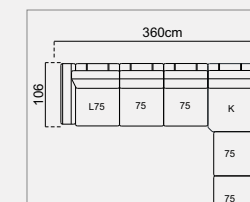

4 Seater (Relax)

4 Seater (Relax+coffe table)

Atlantis 3