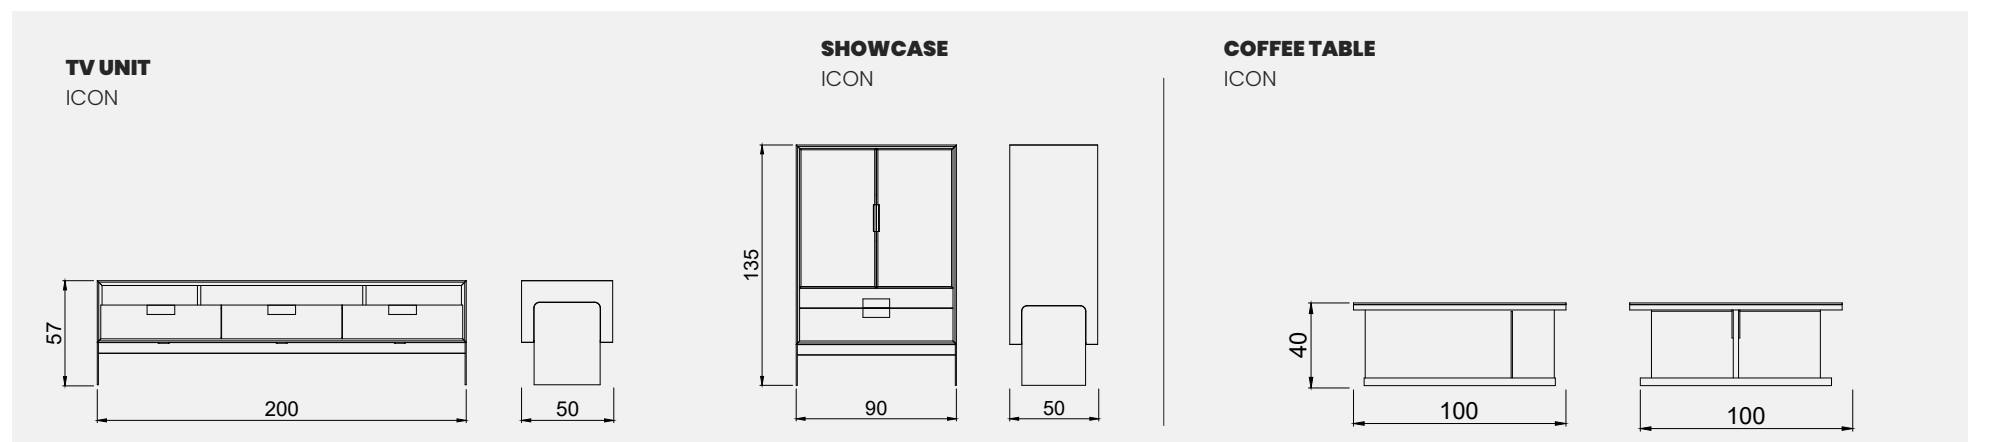

CONSOLE
ICON

CONSOLE
ICON

CHAIR
ICON

TABLE
ICON

TV UNIT
ICON

Icon

Organic lines and comfort come together in the Icon Corner Set, which is shaped by the concepts of comfort, sincerity and pleasure. You will feel at home with a contemporary decoration experience enriched with the Icon Corner Set.