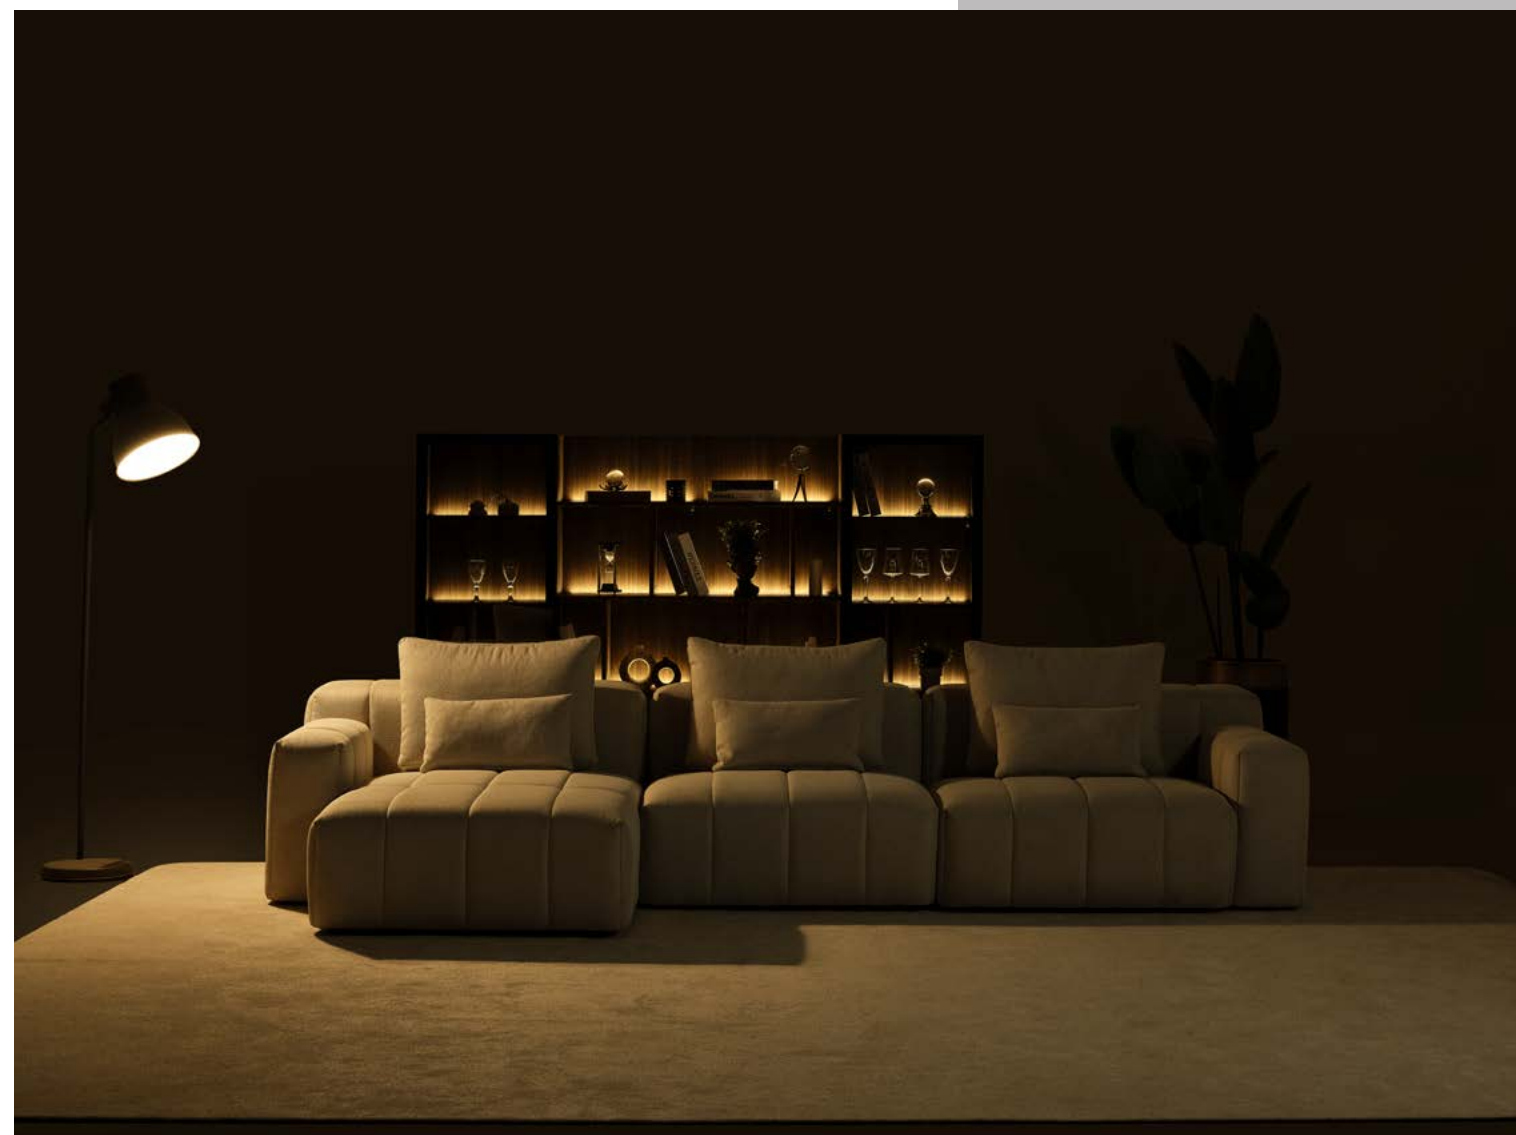

BOOKSHELF
AQUA

SOFA 248 X 106
AQUA

COFFEE TABLE
AQUA

BERGERE
AQUA

Aqua

moduler sofa

CORNER 347 X 162
AQUA

This corner set, which allows your living room to surround you with its warm appearance, creates an aesthetic appearance thanks to its decorative style.