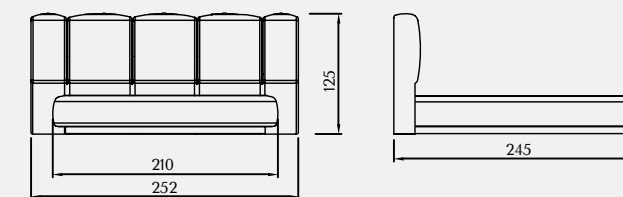

DRESSER
AQUA

BEDSIDE TABLE
AQUA

Technical
Dimensions