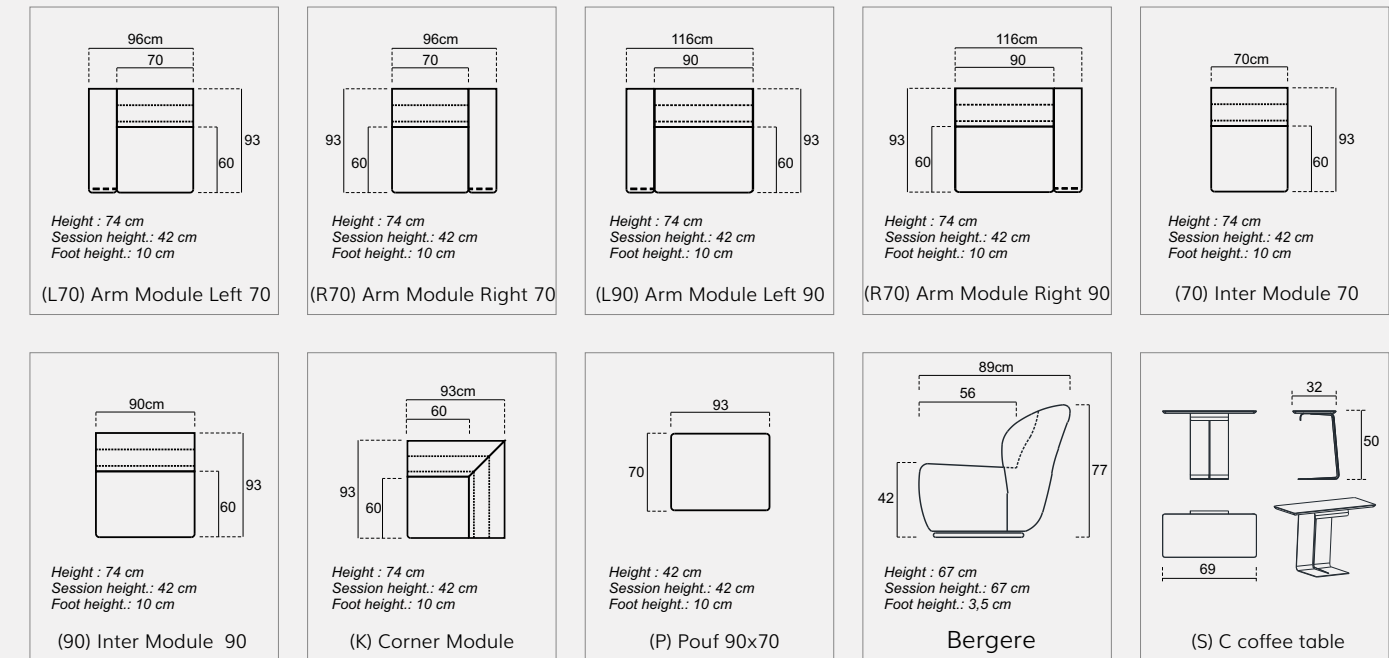

Line

bergere

Technical
Dimensions

Line *corner*

Line ; indispensable for a high-energy atmosphere. It enliven living spaces with its perfect workmanship. You can make any combination you want.

CORNER SOFA SET LINE CORNER