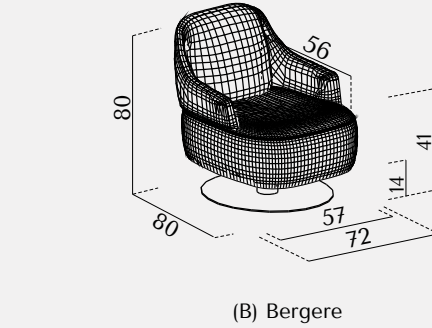

Eva *bergere*