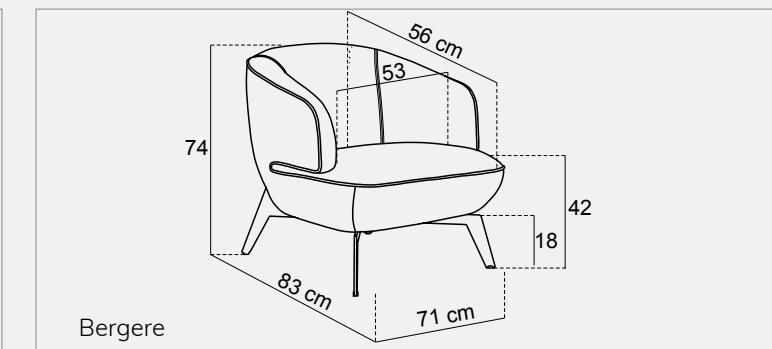

RIO *Bergere*

Technical Dimensions