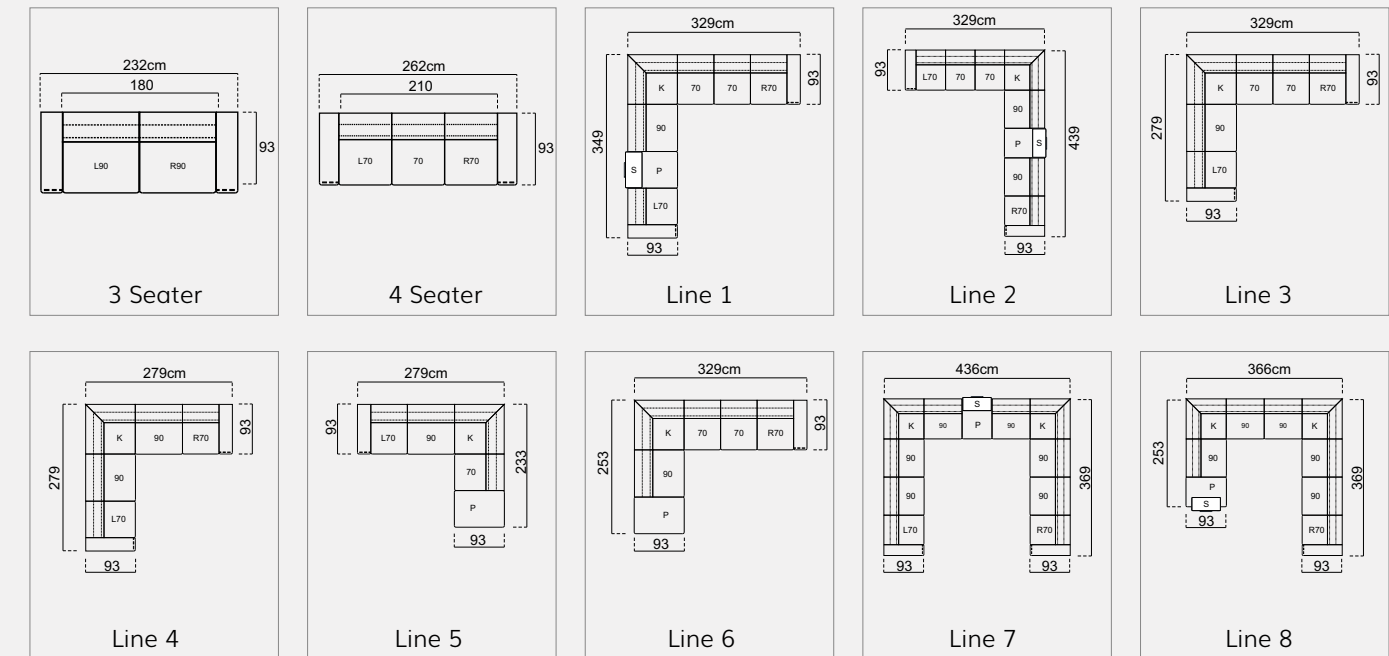

Line

bergere

Technical
Dimensions

Line *corner*

Line ; indispensable for a high-energy atmosphere. It enliven living spaces with its perfect workmanship. You can make any combination you want.

CORNER SOFA SET LINE CORNER