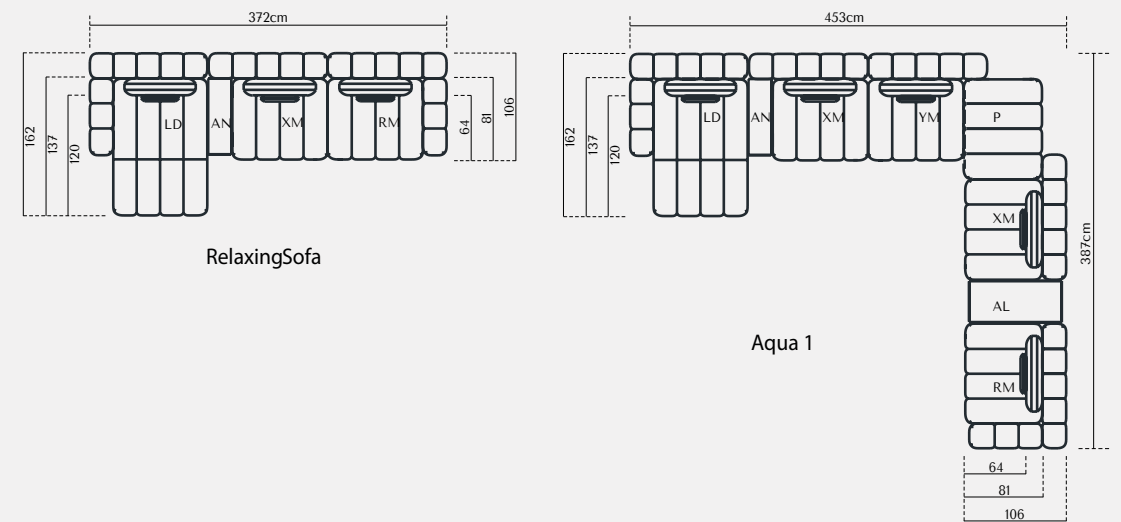

BOOKSHELF
AQUA

CORNER 372 X 162
AQUA

bergere

Aqua

Technical Dimensions

Eva

Creating a unique look in your bedroom, Eva Bedroom presents itself with a design that is both modern and natural.

BED WITH BASE
EVA