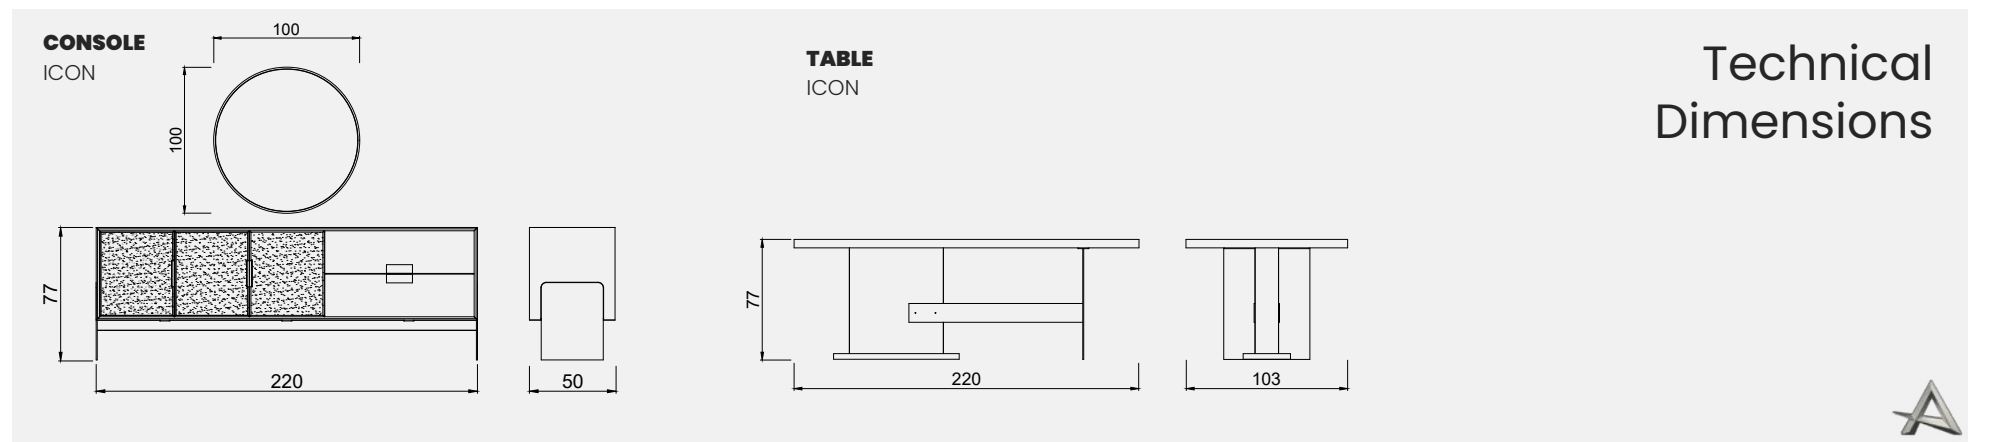

CONSOLE
ICON

CONSOLE
ICON

CHAIR
ICON

TABLE
ICON

TV UNIT
ICON

Icon

Organic lines and comfort come together in the Icon Corner Set, which is shaped by the concepts of comfort, sincerity and pleasure. You will feel at home with a contemporary decoration experience enriched with the Icon Corner Set.